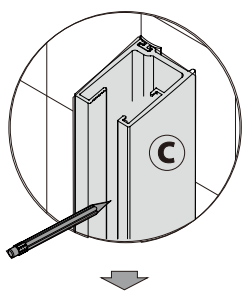

INSTALLATION MANUAL

TUŠ VRATA IMPERIAL
120x200cm

LEFT

RIGHT

- H1 x1
- H6 X3
- H7 X3
- St4x30 X3

H6 X2
H7 X2
S14x30 X2