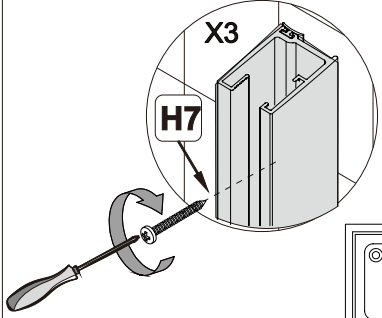

INSTALLATION MANUAL

TUŠ VRATA IMPERIAL
120x200cm

LEFT

RIGHT

- H1 x1
- H6 X3
- H7 X3
- St4x30 X3

H6 X2
H7 X2
S14x30 X2