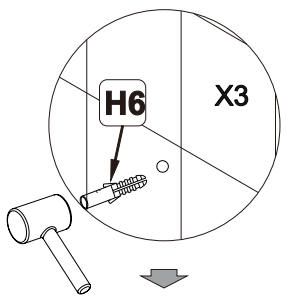

INSTALLATION MANUAL

TUŠ VRATA IMPERIAL
120x200cm

LEFT

RIGHT

- H1 x1
- H6 X3
- H7 X3
- St4x30 X3

H6 X2
H7 X2
S14x30 X2