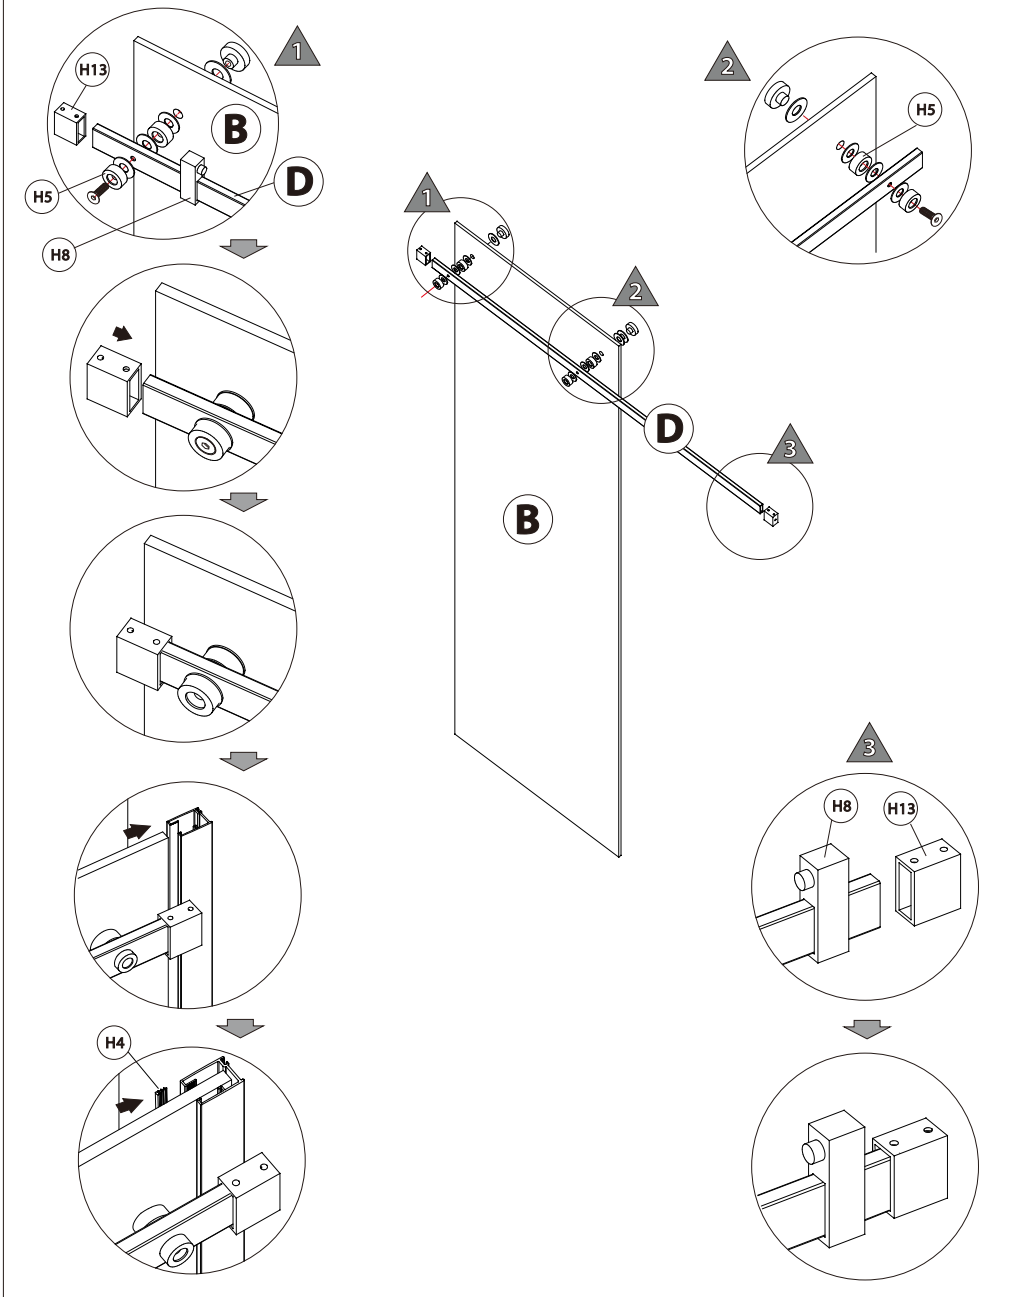

INSTALLATION MANUAL

TUŠ VRATA IMPERIAL
120x200cm

LEFT

RIGHT

- H1 x1
- H6 X3
- H7 X3
- St4x30 X3

H6 X2
H7 X2
S14x30 X2