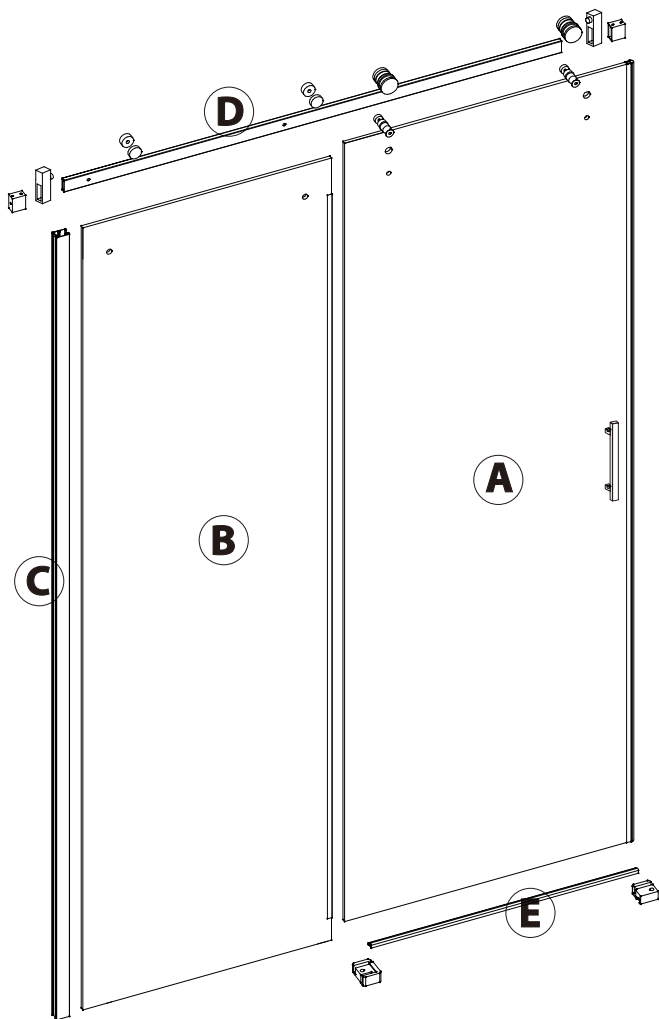

INSTALLATION MANUAL

TUŠ VRATA IMPERIAL
120x200cm

LEFT

RIGHT

- H1 x1
- H6 X3
- H7 X3
- St4x30 X3

H6 X2
H7 X2
S14x30 X2