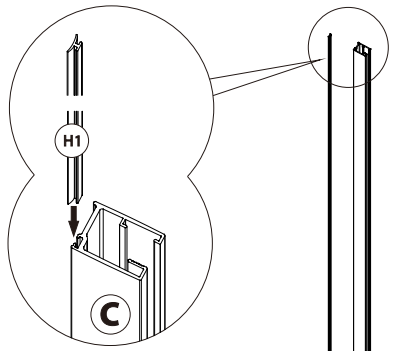

INSTALLATION MANUAL

TUŠ VRATA IMPERIAL
120x200cm

LEFT

RIGHT

- H1 x1
- H6 X3
- H7 X3
- St4x30 X3

H6 X2
H7 X2
S14x30 X2