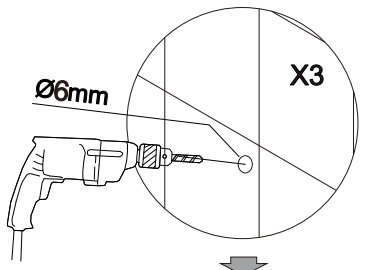

INSTALLATION MANUAL

TUŠ VRATA IMPERIAL
120x200cm

LEFT

RIGHT

- H1 x1
- H6 X3
- H7 X3
- St4x30 X3

H6 X2
H7 X2
S14x30 X2