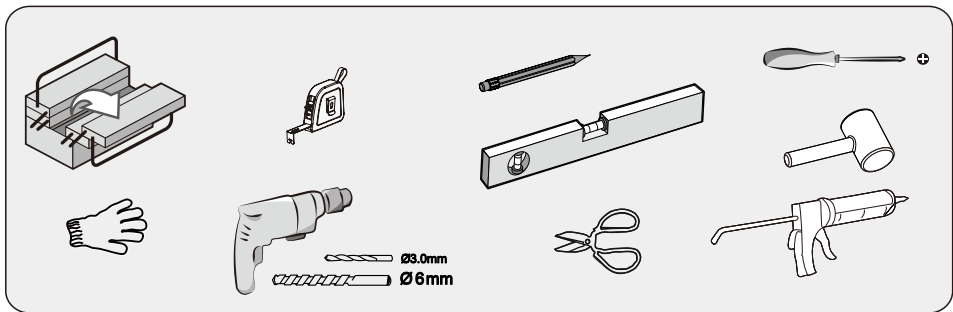

INSTALLATION MANUAL

TUŠ VRATA IMPERIAL
120x200cm

LEFT

RIGHT

- H1 x1
- H6 X3
- H7 X3
- St4x30 X3

H6 X2
H7 X2
S14x30 X2