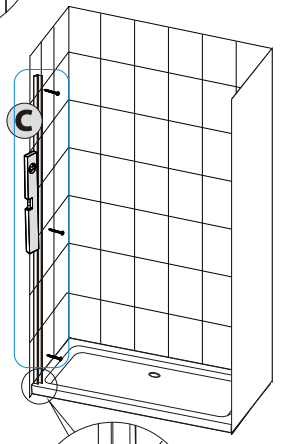

INSTALLATION MANUAL

TUŠ VRATA IMPERIAL
120x200cm

LEFT

RIGHT

- H1 x1
- H6 X3
- H7 X3
- St4x30 X3

H6 X2
H7 X2
S14x30 X2