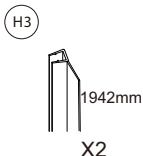

INSTALLATION MANUAL

MAGIC LINE TKK	80x80x200
	90x90x200
	100x100x200
MAGIC LINE TKPR	80x90x200
	80x100x200
	80x120x200

	L1	L2
80x80x200cm	780~800mm	780~800mm
90x90x200cm	880~900mm	880~900mm
100x100x200cm	980~1000mm	980~1000mm
80x90x200cm	780~800mm	880~900mm
80x100x200cm	780~800mm	980~1000mm
80x120x200cm	780~800mm	1180~1200mm