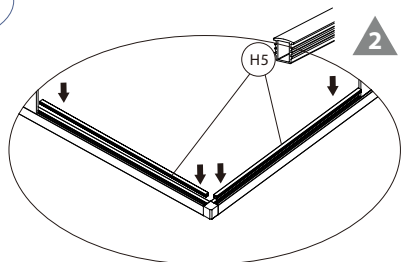

INSTALLATION MANUAL

MAGIC LINE TKK	80x80x200
	90x90x200
	100x100x200
MAGIC LINE TKPR	80x90x200
	80x100x200
	80x120x200

	L1	L2
80x80x200cm	780~800mm	780~800mm
90x90x200cm	880~900mm	880~900mm
100x100x200cm	980~1000mm	980~1000mm
80x90x200cm	780~800mm	880~900mm
80x100x200cm	780~800mm	980~1000mm
80x120x200cm	780~800mm	1180~1200mm

PH2

H4

H5

X2

X2

PH2

PH2

(H10)