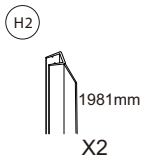

INSTALLATION MANUAL

MAGIC LINE TKK	80x80x200
	90x90x200
	100x100x200
MAGIC LINE TKPR	80x90x200
	80x100x200
	80x120x200

	L1	L2
80x80x200cm	780~800mm	780~800mm
90x90x200cm	880~900mm	880~900mm
100x100x200cm	980~1000mm	980~1000mm
80x90x200cm	780~800mm	880~900mm
80x100x200cm	780~800mm	980~1000mm
80x120x200cm	780~800mm	1180~1200mm