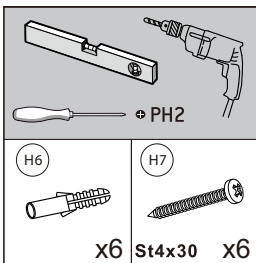

INSTALLATION MANUAL

MAGIC LINE TKK	80x80x200
	90x90x200
	100x100x200
MAGIC LINE TKPR	80x90x200
	80x100x200
	80x120x200

	L1	L2
80x80x200cm	780~800mm	780~800mm
90x90x200cm	880~900mm	880~900mm
100x100x200cm	980~1000mm	980~1000mm
80x90x200cm	780~800mm	880~900mm
80x100x200cm	780~800mm	980~1000mm
80x120x200cm	780~800mm	1180~1200mm