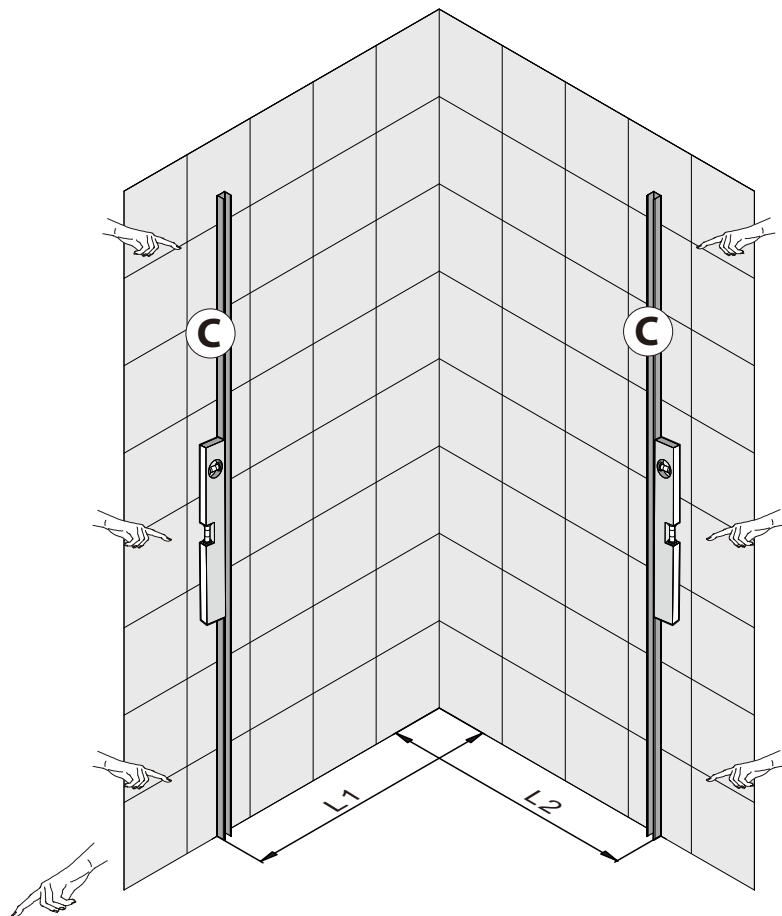

INSTALLATION MANUAL

MAGIC LINE TKK	80x80x200
	90x90x200
	100x100x200
MAGIC LINE TKPR	80x90x200
	80x100x200
	80x120x200

	L1	L2
80x80x200cm	780~800mm	780~800mm
90x90x200cm	880~900mm	880~900mm
100x100x200cm	980~1000mm	980~1000mm
80x90x200cm	780~800mm	880~900mm
80x100x200cm	780~800mm	980~1000mm
80x120x200cm	780~800mm	1180~1200mm