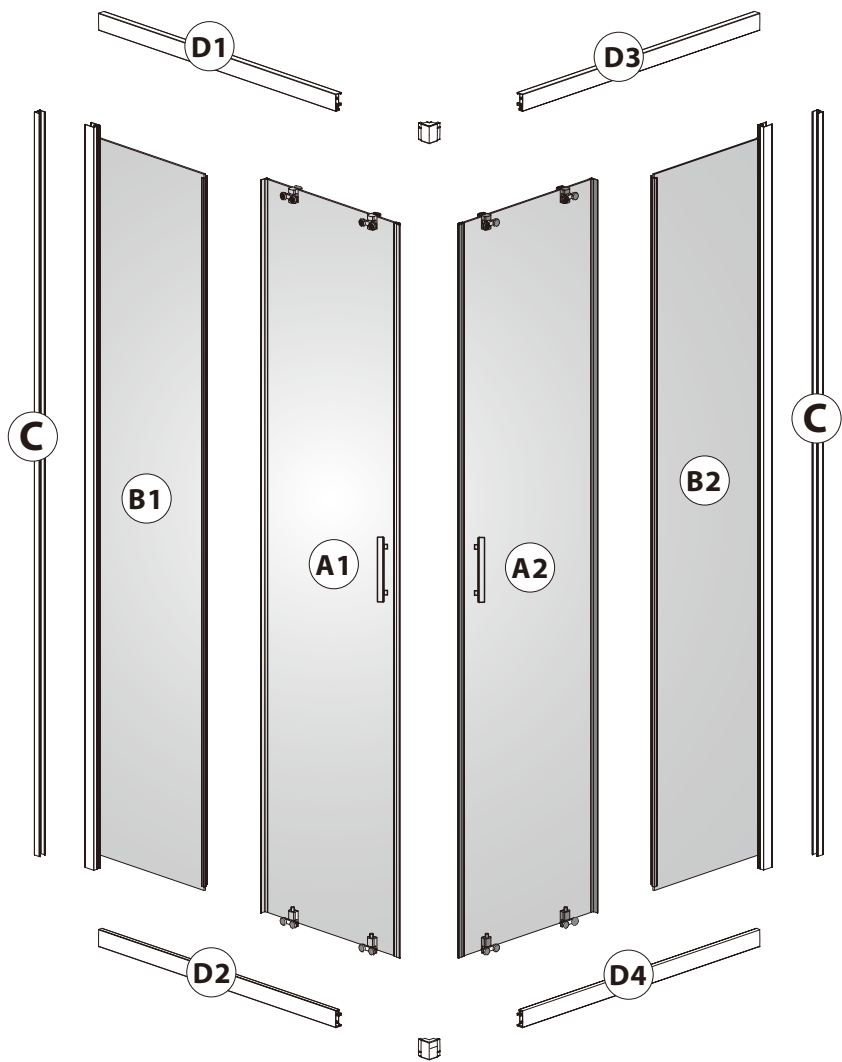

INSTALLATION MANUAL

MAGIC LINE TKK	80x80x200
	90x90x200
	100x100x200
MAGIC LINE TKPR	80x90x200
	80x100x200
	80x120x200

	L1	L2
80x80x200cm	780~800mm	780~800mm
90x90x200cm	880~900mm	880~900mm
100x100x200cm	980~1000mm	980~1000mm
80x90x200cm	780~800mm	880~900mm
80x100x200cm	780~800mm	980~1000mm
80x120x200cm	780~800mm	1180~1200mm